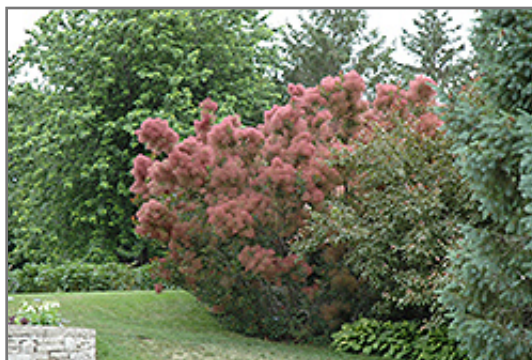

Royal Purple Smokebush
Cotinus coggygria 'Royal Purple'

Height: 10 feet

Spread: 10 feet

Sunlight: ☉

Hardiness Zone: 6a

Other Names: Smoketree

Description:

One of the most popular color accent plants for general garden use featuring deep maroon foliage all summer long, turning to red in fall; flowers and reddish inflorescences produce a fuzzy, smoky appearance throughout summer, hence the name

Ornamental Features

Royal Purple Smokebush features airy panicles of yellow flowers with fuchsia stalks at the ends of the branches from early to late summer. It has attractive deep purple deciduous foliage. The round leaves are highly ornamental and turn an outstanding brick red in the fall.

Landscape Attributes

Royal Purple Smokebush is a multi-stemmed deciduous shrub with an upright spreading habit of growth. Its average texture blends into the landscape, but can be balanced by one or two finer or coarser trees or shrubs for an effective composition.

This shrub will require occasional maintenance and upkeep, and is best pruned in late winter once the threat of extreme cold has passed. Deer don't particularly care for this plant and will usually leave it alone in favor of tastier treats. It has no significant negative characteristics.

Royal Purple Smokebush is recommended for the following landscape applications;

Royal Purple Smokebush in bloom
Photo courtesy of NetPS Plant Finder