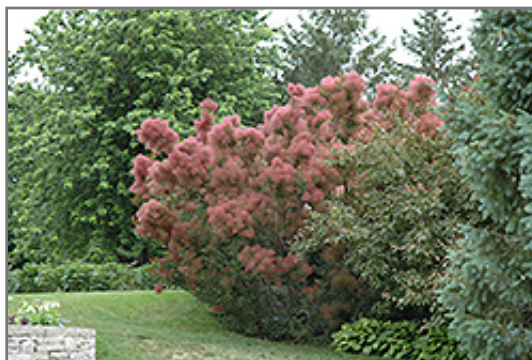

Royal Purple Smokebush
Cotinus coggygia 'Royal Purple'

Height: 10 feet

Spread: 10 feet

Sunlight: ☉

Hardiness Zone: 6a

Other Names: Smoketree

Description:

One of the most popular color accent plants for general garden use featuring deep maroon foliage all summer long, turning to red in fall; flowers and reddish inflorescences produce a fuzzy, smoky appearance throughout summer, hence the name

Ornamental Features

Royal Purple Smokebush features airy panicles of yellow flowers with fuchsia stalks at the ends of the branches from early to late summer. It has attractive deep purple deciduous foliage. The round leaves are highly ornamental and turn an outstanding brick red in the fall.

Landscape Attributes

Royal Purple Smokebush is a multi-stemmed deciduous shrub with an upright spreading habit of growth. Its average texture blends into the landscape, but can be balanced by one or two finer or coarser trees or shrubs for an effective composition.

This shrub will require occasional maintenance and upkeep, and is best pruned in late winter once the threat of extreme cold has passed. Deer don't particularly care for this plant and will usually leave it alone in favor of tastier treats. It has no significant negative characteristics.

Royal Purple Smokebush is recommended for the following landscape applications;

Royal Purple Smokebush in bloom
Photo courtesy of NetPS Plant Finder