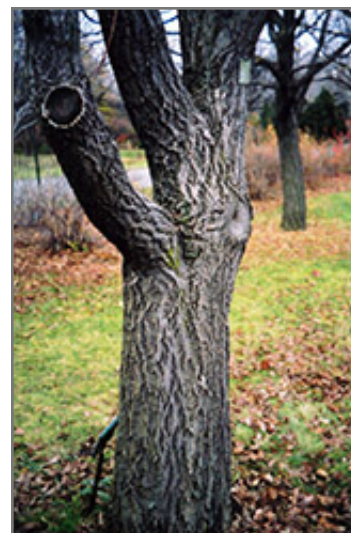

Amur Cork Tree

Phellodendron amurense

Height: 40 feet

Spread: 50 feet

Sunlight: ○

Hardiness Zone: 3b

Description:

A wonderfully picturesque wide-spreading tree valued for its distinctive form, tends to be low-branched with stout, broadly spreading branches when mature, interesting corky bark; most effective where it has lots of room to spread

Ornamental Features

Amur Cork Tree is primarily valued in the landscape for its cascading habit of growth. It has dark green deciduous foliage. The glossy pointy compound leaves turn an outstanding gold in the fall. However, the fruit can be messy in the landscape and may require occasional clean-up. The warty gray bark is extremely showy and adds significant winter interest.

Landscape Attributes

Amur Cork Tree is an open deciduous tree with a shapely form and gracefully arching branches. Its relatively coarse texture can be used to stand it apart from other landscape plants with finer foliage.

- Shade

Amur Cork Tree
Photo courtesy of NetPS Plant Finder

Amur Cork Tree bark
Photo courtesy of NetPS Plant Finder

Planting & Growing

Amur Cork Tree will grow to be about 40 feet tall at maturity, with a spread of 50 feet. It has a high canopy with a typical clearance of 5 feet from the ground, and should not be planted underneath power lines. It grows at a medium rate, and under ideal conditions can be expected to live for 60 years or more.