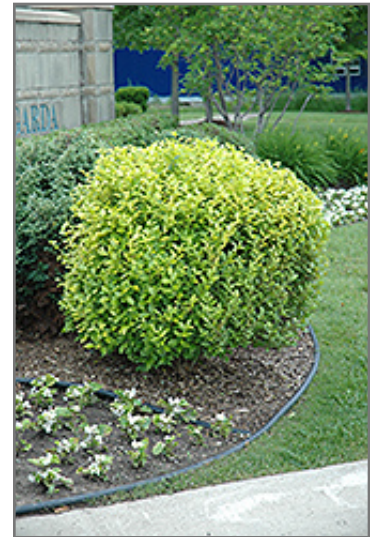

Golden Privet
Ligustrum x vicaryi

Height: 12 feet

Spread: 8 feet

Sunlight: ○

Hardiness Zone: 6a

Other Names: Golden Vicary Privet

Description:

A common pruned hedge and garden shrub, takes pruning exceptionally well; colorful yellow foliage all season long, an excellent color accent plant; easy to grow, handles pollution well but needs full sun for best color

Ornamental Features

Golden Privet has attractive gold deciduous foliage on a plant with an upright spreading habit of growth. The glossy pointy leaves are highly ornamental but do not develop any appreciable fall colour. It has panicles of lightly-scented white flowers hanging below the branches from late spring to early summer.

Landscape Attributes

Golden Privet is a dense multi-stemmed deciduous shrub with an upright spreading habit of growth. Its relatively fine texture sets it apart from other landscape plants with less refined foliage.

- Hedges/Screening
- General Garden Use

Golden Privet
Photo courtesy of NetPS Plant Finder

Golden Privet foliage
Photo courtesy of NetPS Plant Finder

Planting & Growing

Golden Privet will grow to be about 12 feet tall at maturity, with a spread of 8 feet. It tends to be a little leggy, with a typical clearance of 2 feet from the ground, and is suitable for planting under power lines. It grows at a fast rate, and under ideal conditions can be expected to live for approximately 30 years.